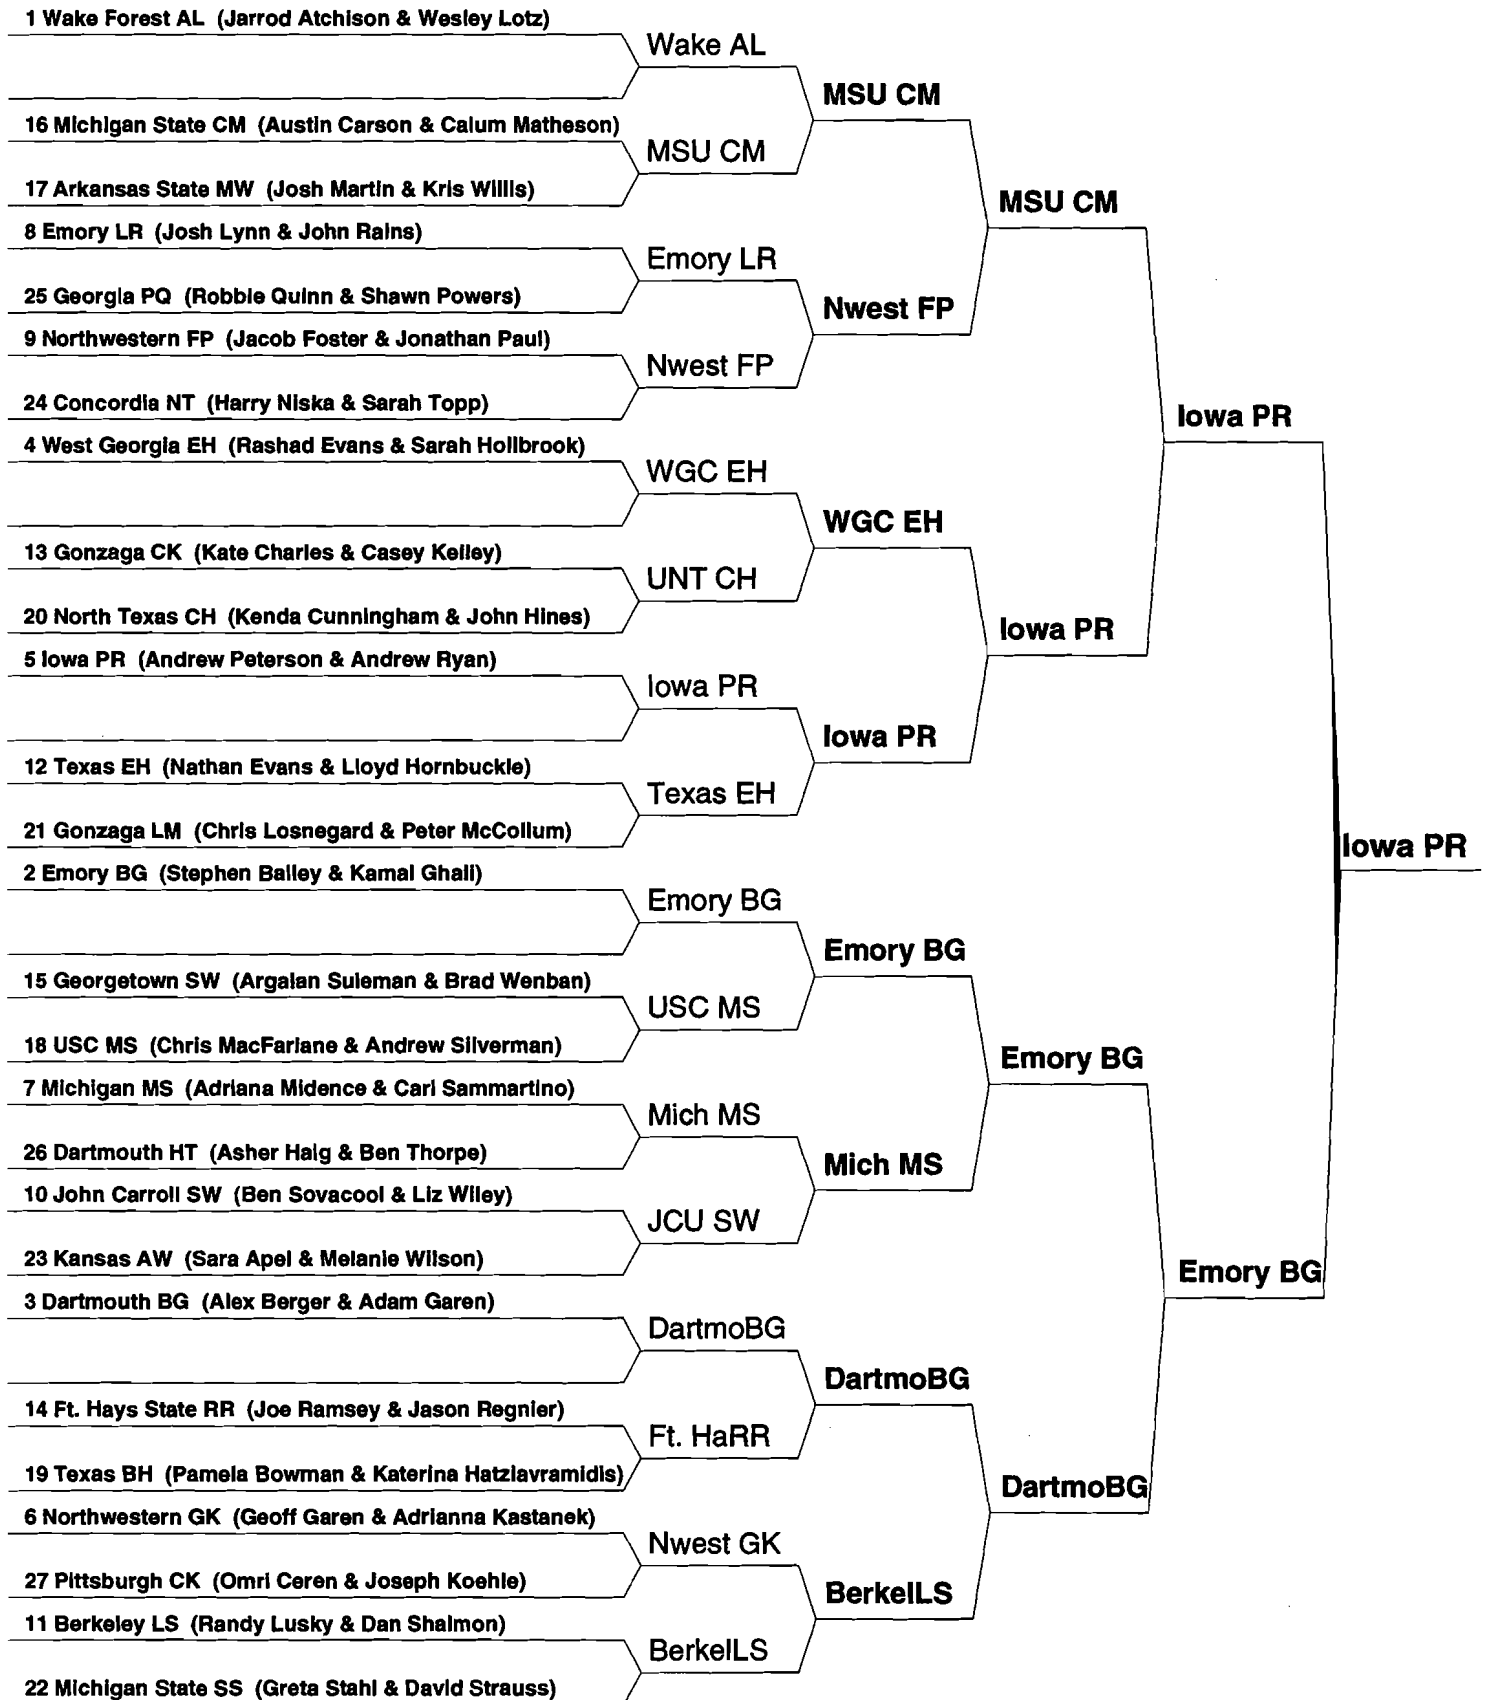

# National Debate Tournament

Baylor University  
March 30-April 2, 2001